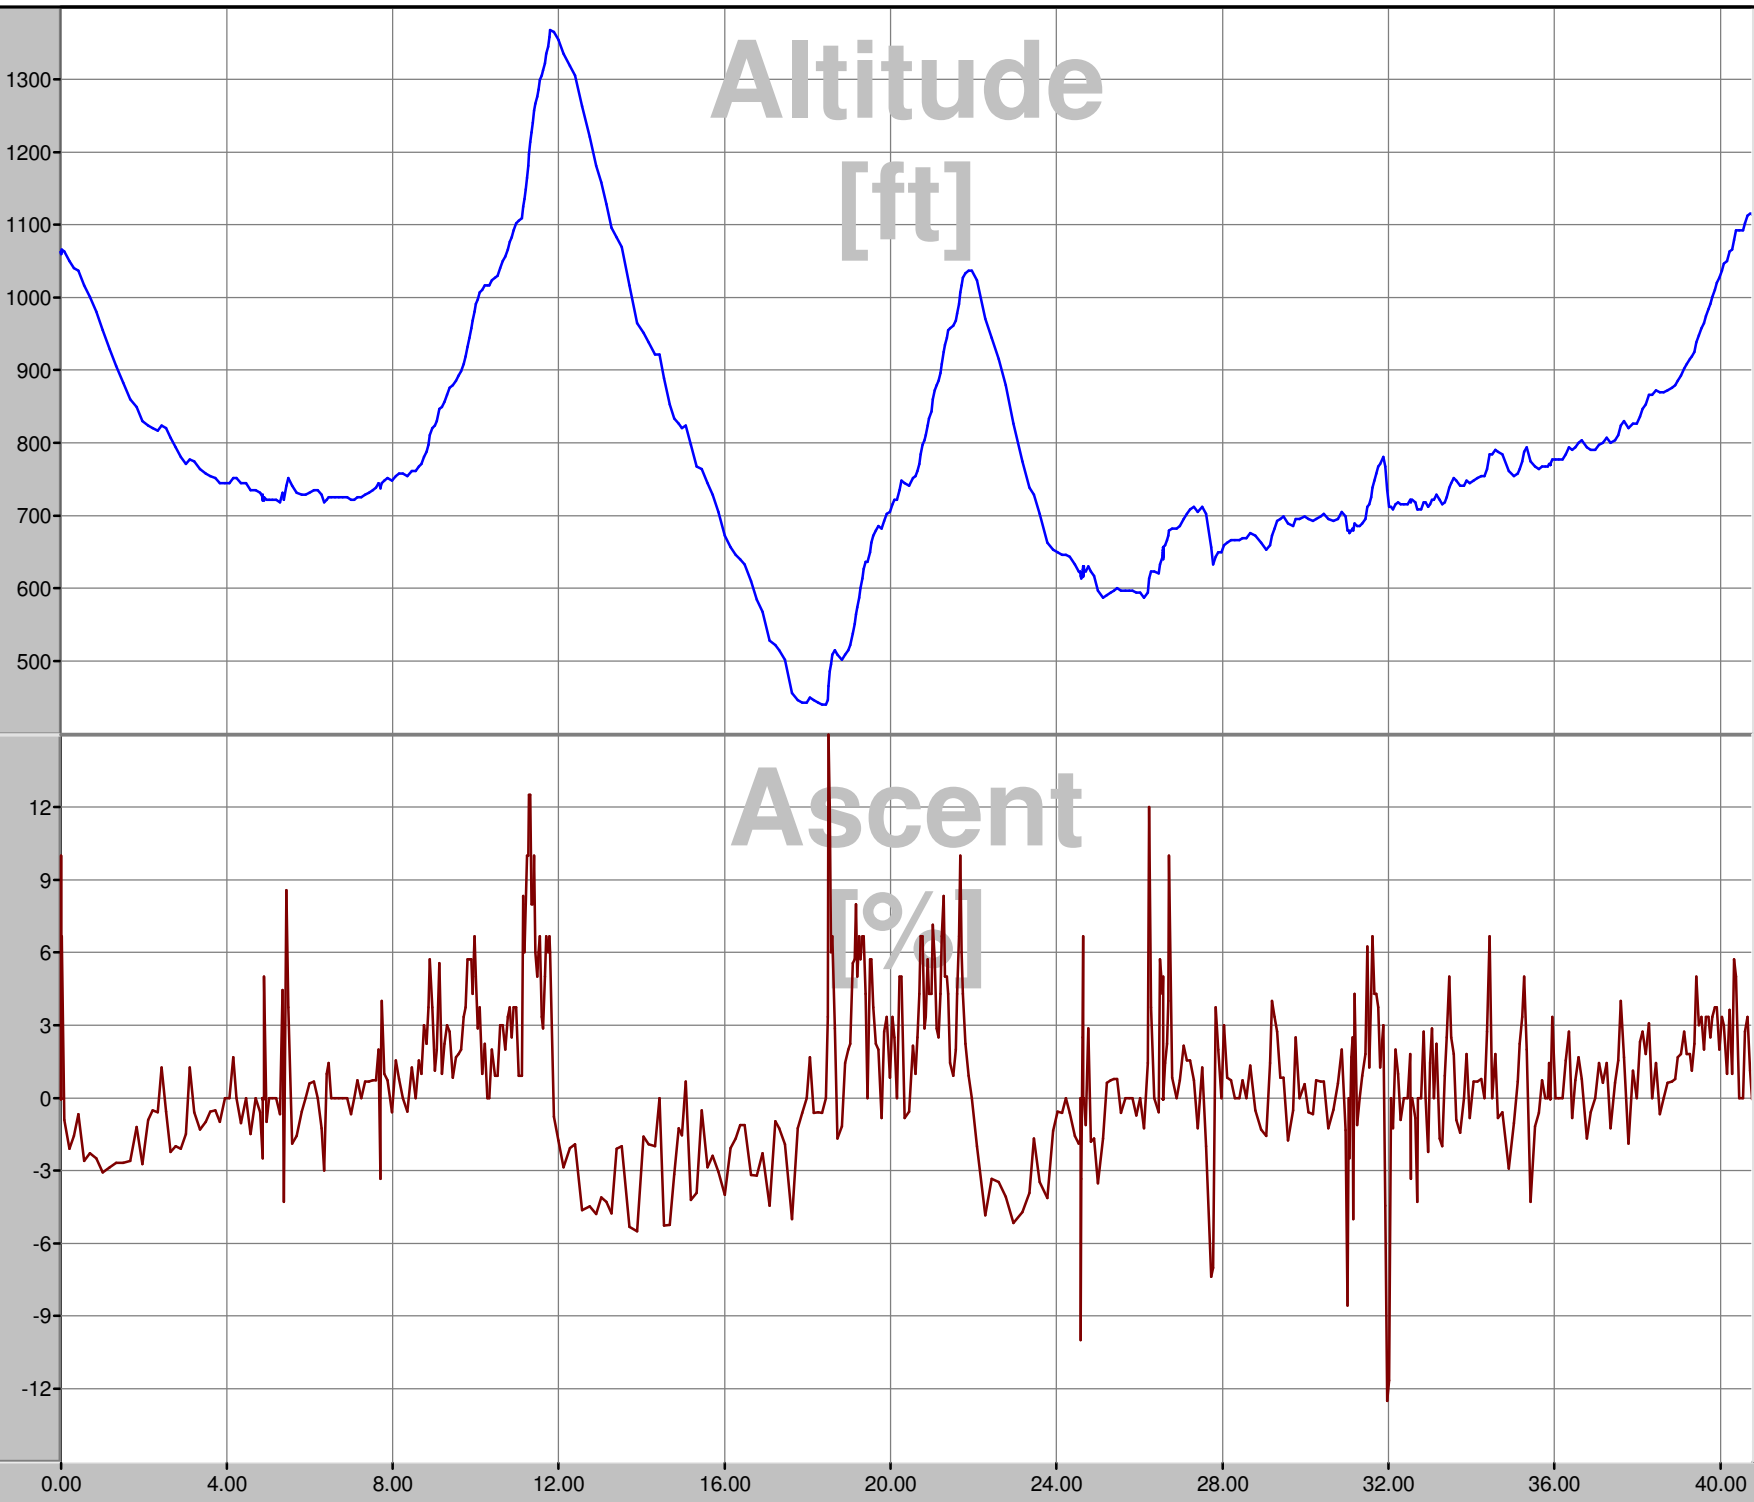

Alti [ft]
 Left: 1063
 Right: 1115
 Diff: 52
 Avg: 774
 Max: 1368
 Min: 440

Altitude [ft]

Ascent [%]
 Left: 0.0
 Right: 0.0
 Diff: 0.0
 Avg: 0.8
 Max: 15.0
 Min: -12.5

Ascent [%]

CIO SPORT

HACRONIC
 Alan Felsen
 2005 New England Adventure
 Cycling/Hacronic Files\2005-08-09.tur

Start:
 Finish:
 Rec-Time:

South Woodstock
 South Woodstock
 09.08.2005_09:41

Day 3

Page:
 1 of 1

Name:
 Club:
 File:

Alan Felsen
 2005 New England Adventure
 Cycling/Hacronic Files\2005-08-09.tur

Start:
 Finish:
 Rec-Time: