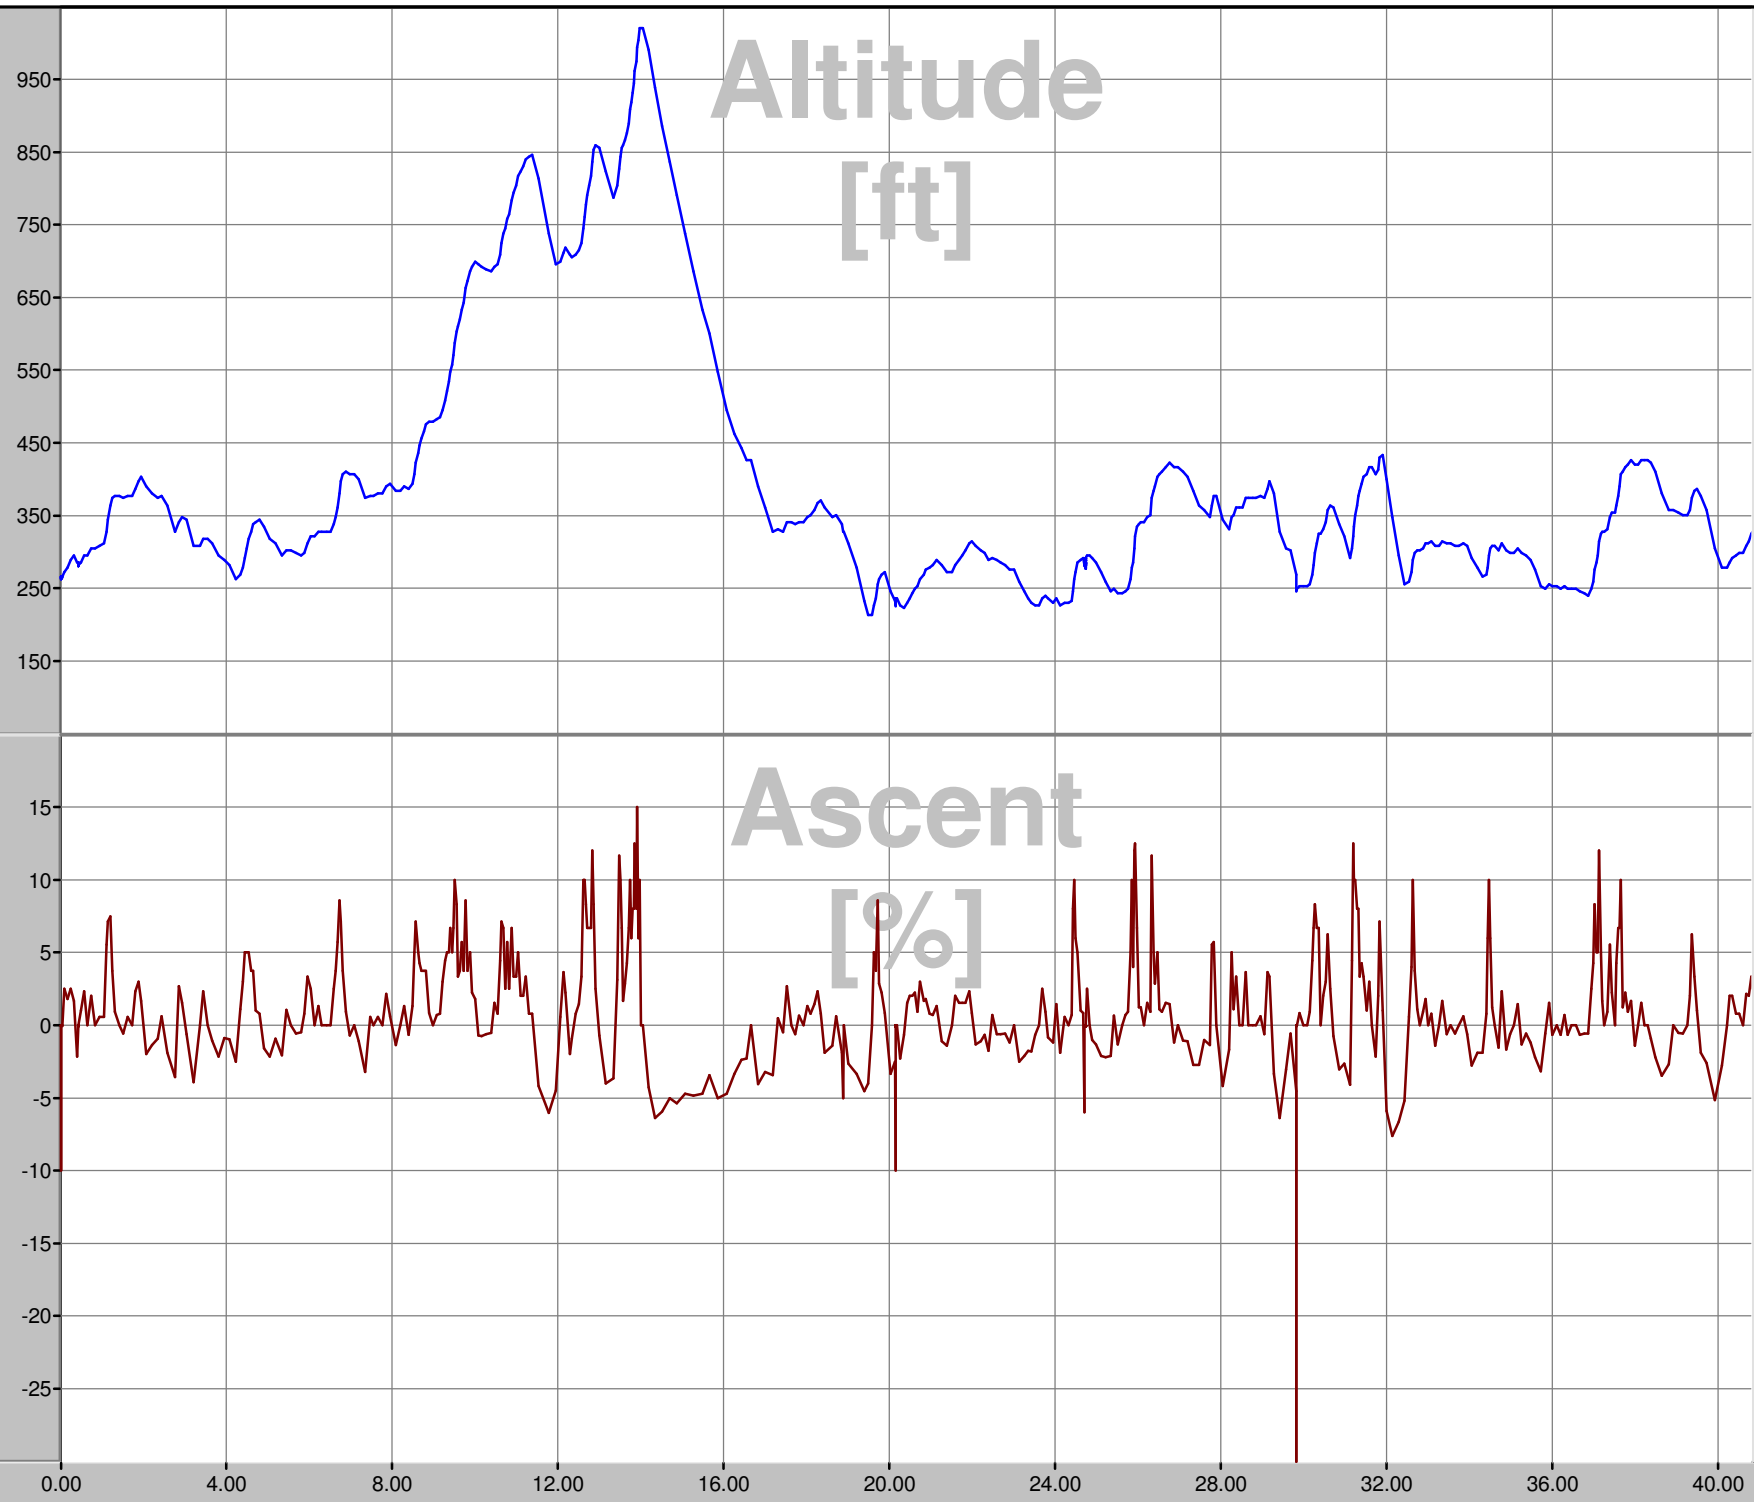

Name:  
Club:  
File:

Alan Felsen  
2005 New England Adventure  
Cycling/Hactronic Files\2005-08-07.tur

**HACTRONIC**

Start:  
Finish:  
Rec-Time:

Brattleboro  
Brattleboro  
07.08.2005, 10:26

Day 1

Page:  
1 of 1

Alti [ft]  
Left: 266  
Right: 328  
Diff: 62  
Avg: 365  
Max: 1020  
Min: 213

Ascent [%]  
Left: 0.0  
Right: 2.5  
Diff: 2.5  
Avg: 0.9  
Max: 15.0  
Min: -30.0